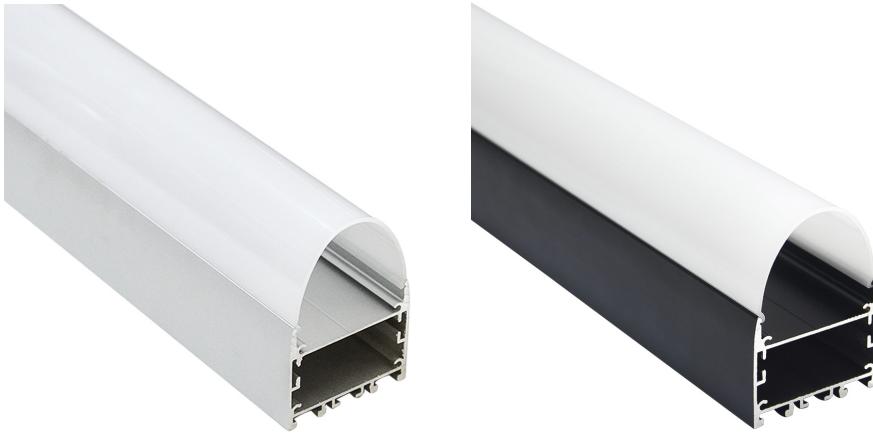

Color  

Unit: mm

Features:

1. Model: HL-A005
2. Material: AL6063+PC
3. Surface: Anodized/Painting
4. Lighting source width: 32mm
5. Length: 4m/max
6. Installation: For offices, conference rooms, supermarkets, home lighting, etc.

Accessory:

End cap

Suspended Rope

Connector

Mounting Tray

Installation:

Suspended

Surface -Ceiling

Surface -WALL