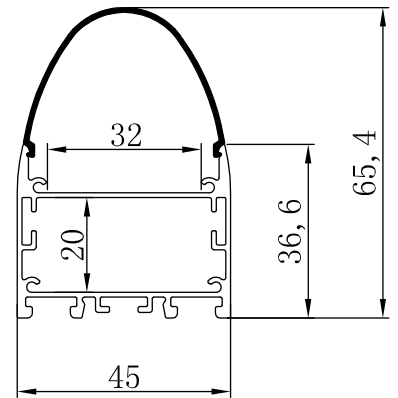

Color  

Unit: mm

Features:

1. Model: HL-A005
2. Material: AL6063+PC
3. Surface: Anodized/Painting
4. Lighting source width: 32mm
5. Length: 4m/max
6. Installation: For offices, conference rooms, supermarkets, home lighting, etc.

Accessory:

End cap

Suspended Rope

Connector

Mounting Tray

Installation:

Suspended

Surface -Ceiling

Surface -WALL