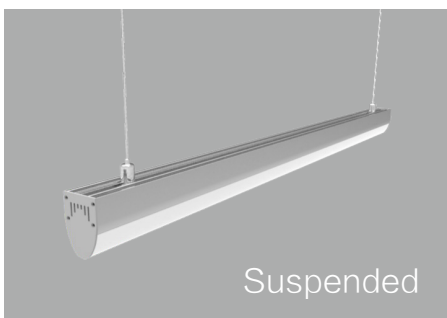

Color  

Unit: mm

Features:

1. Model: HL-A005
2. Material: AL6063+PC
3. Surface: Anodized/Painting
4. Lighting source width: 32mm
5. Length: 4m/max
6. Installation: For offices, conference rooms, supermarkets, home lighting, etc.

Accessory:

End cap

Suspended Rope

Connector

Mounting Tray

Installation:

Suspended

Surface -Ceiling

Surface -WALL