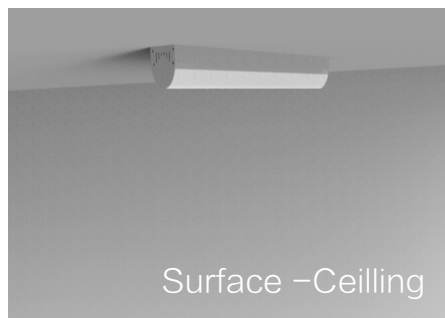

Color  

Unit: mm

Features:

1. Model: HL-A005
2. Material: AL6063+PC
3. Surface: Anodized/Painting
4. Lighting source width: 32mm
5. Length: 4m/max
6. Installation: For offices, conference rooms, supermarkets, home lighting, etc.

Accessory:

End cap

Suspended Rope

Connector

Mounting Tray

Installation:

Suspended

Surface -Ceiling

Surface -WALL